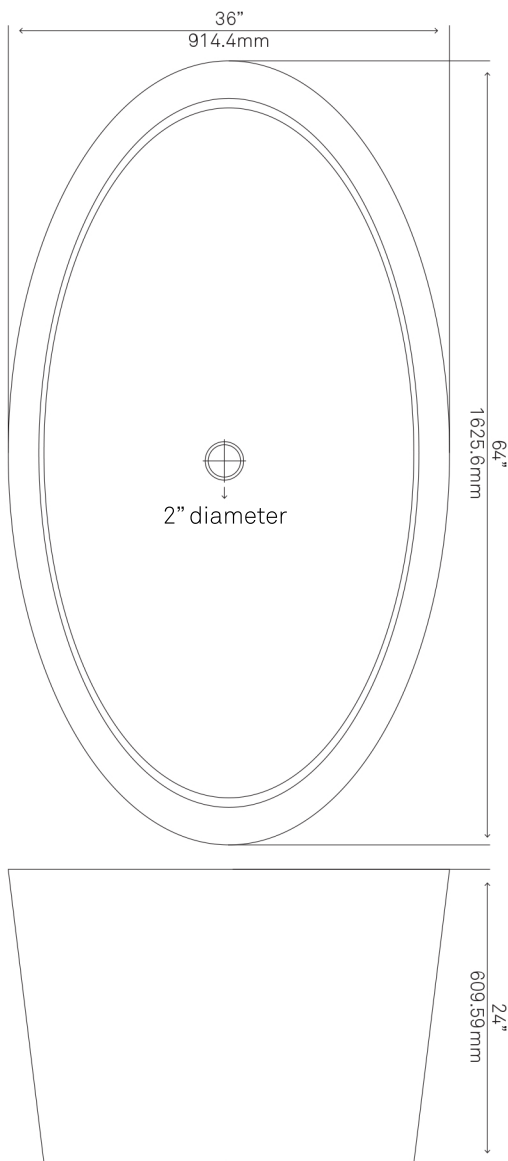

NBT-DAK DAKOTA Freestanding Copper Bath Tub

Requested By: _____

Specific Features: _____

STANDARD SPECIFICATIONS:

- Double Wall 16 Gauge Copper
- Outside dimensions: 64" x 36" x 24"
- Inside dimensions: 57" x 29" x 21"
- Hand-hammered Antique Finish
- Artisan hand crafted
- 16-gauge recycled copper construction
- Standard U.S. Plumbing Connection
- 2" Drain
- Tolerance = +/- 1/2"
- Made in Mexico